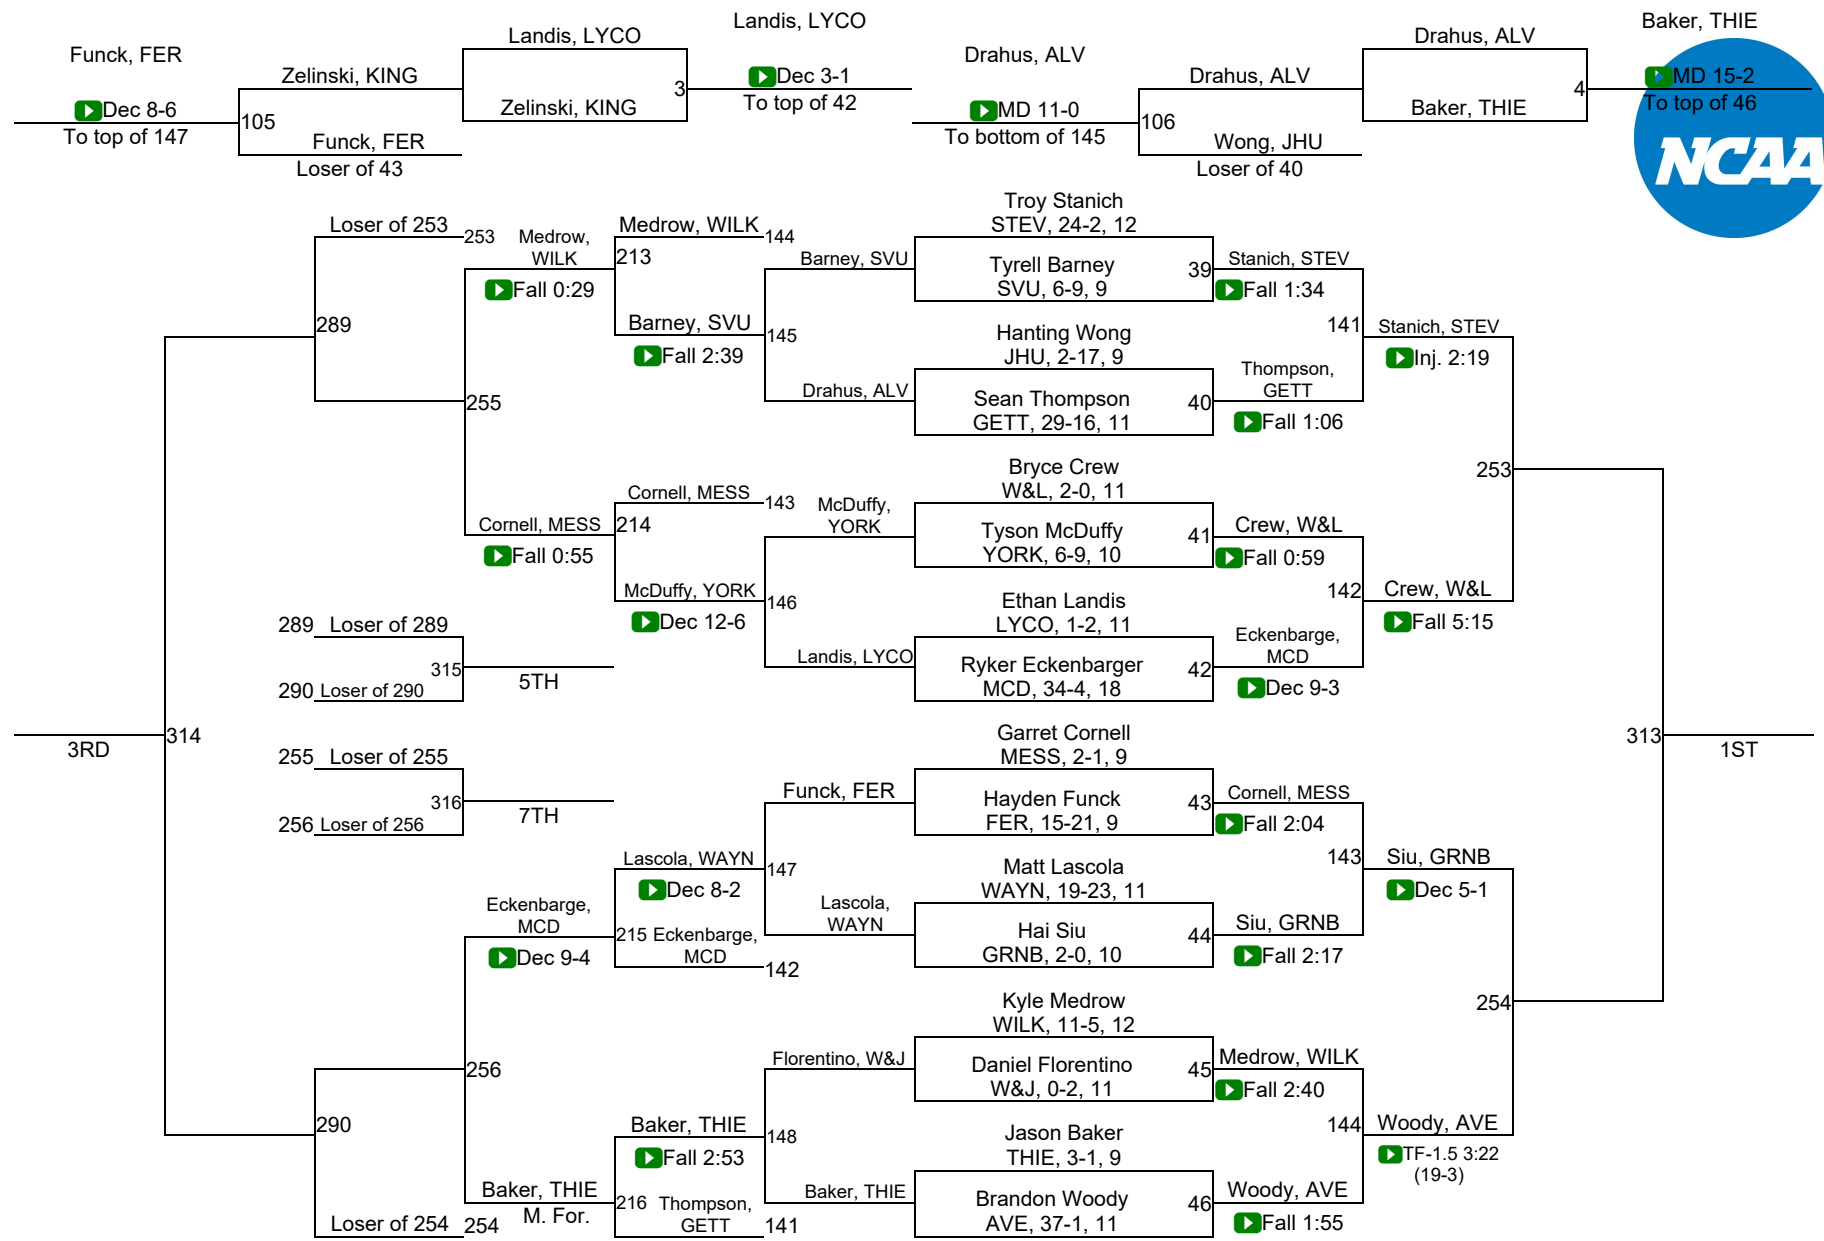

NCAA DIII Regional Southeast

125

NCAA DIII Regional Southeast

133

NCAA DIII Regional Southeast

141

NCAA DIII Regional Southeast

157