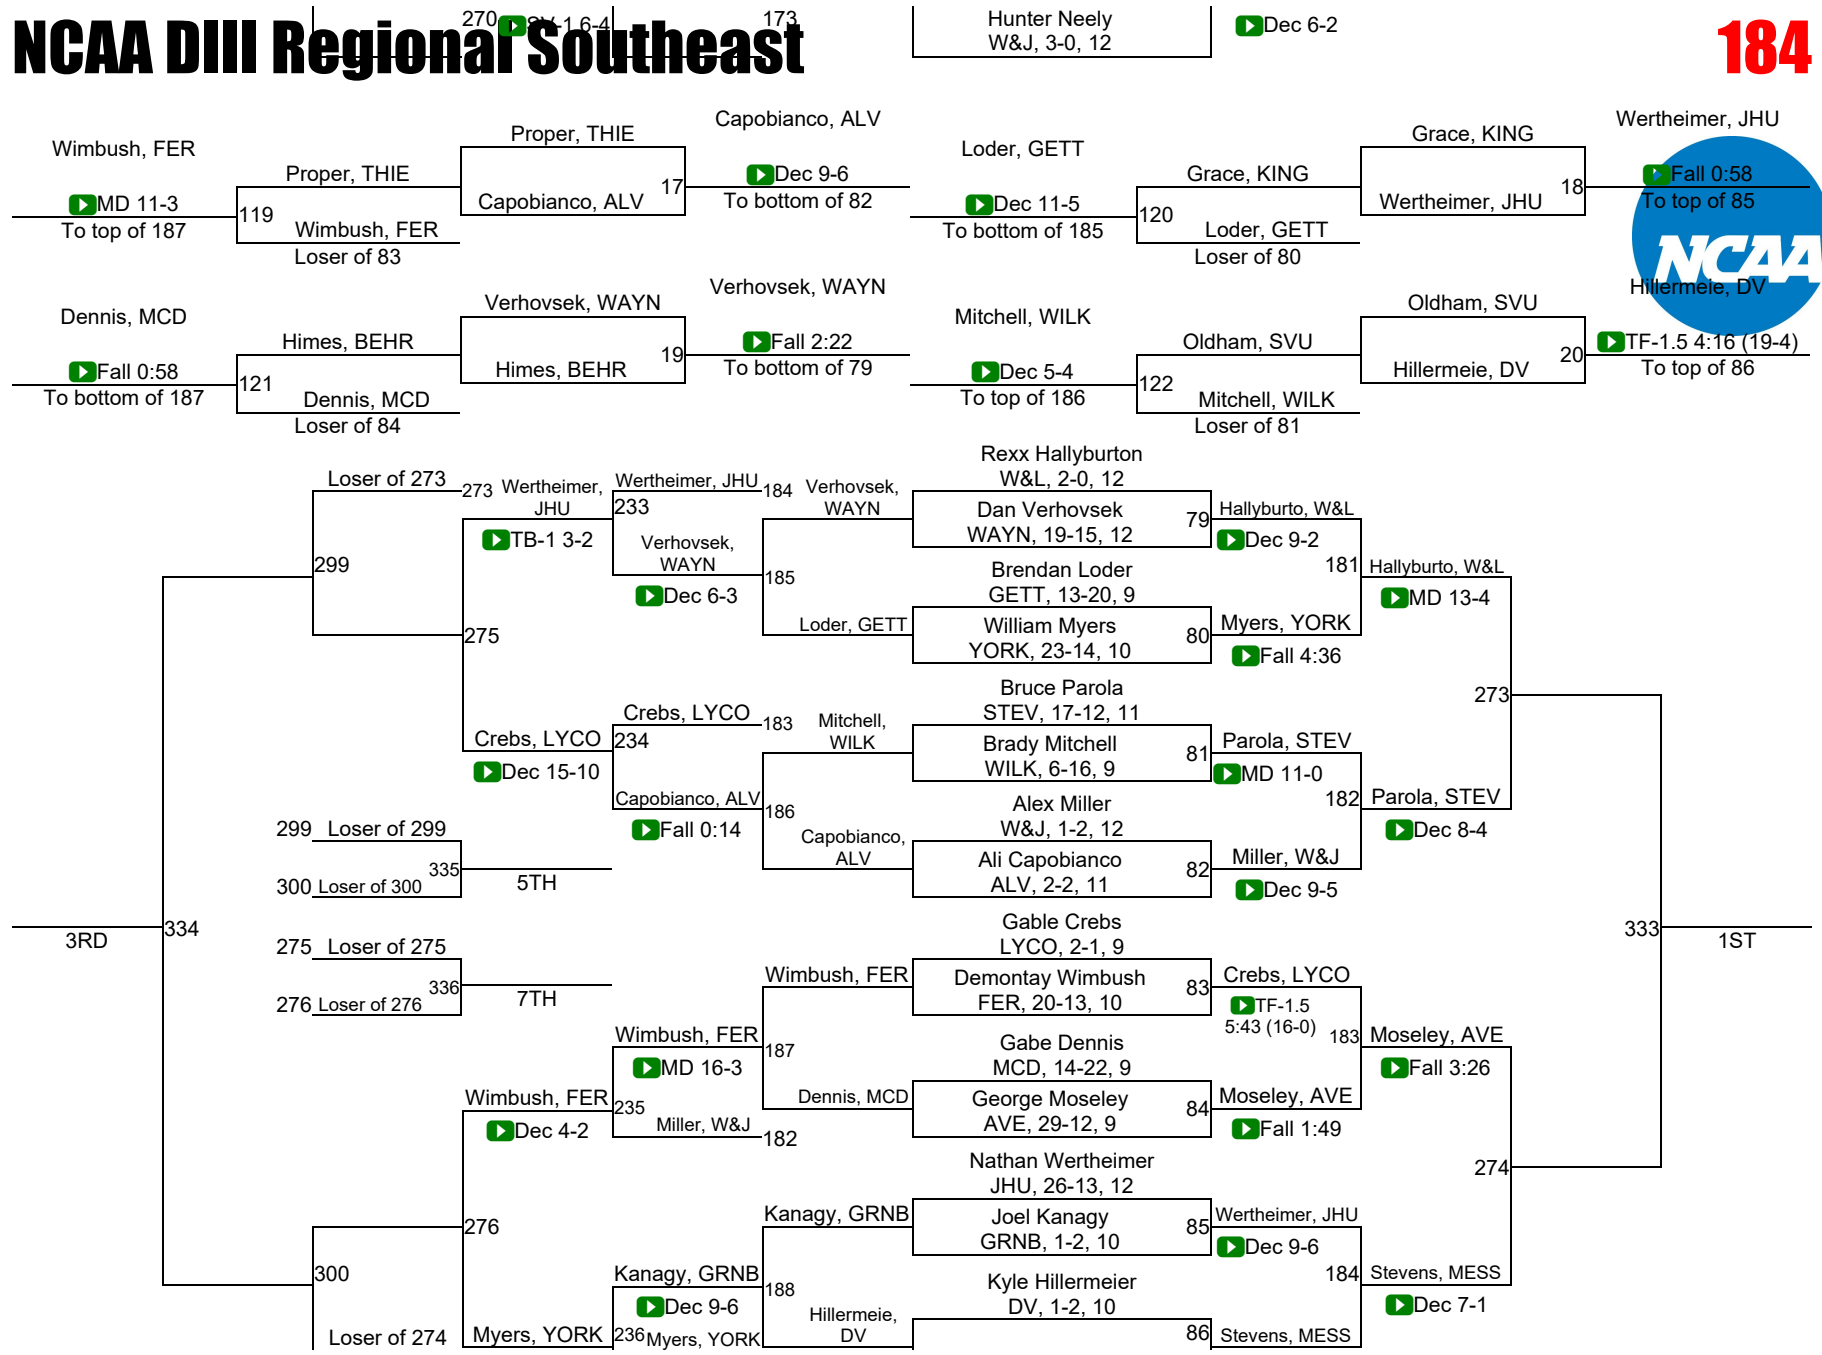

NCAA DIII Regional Southeast

184