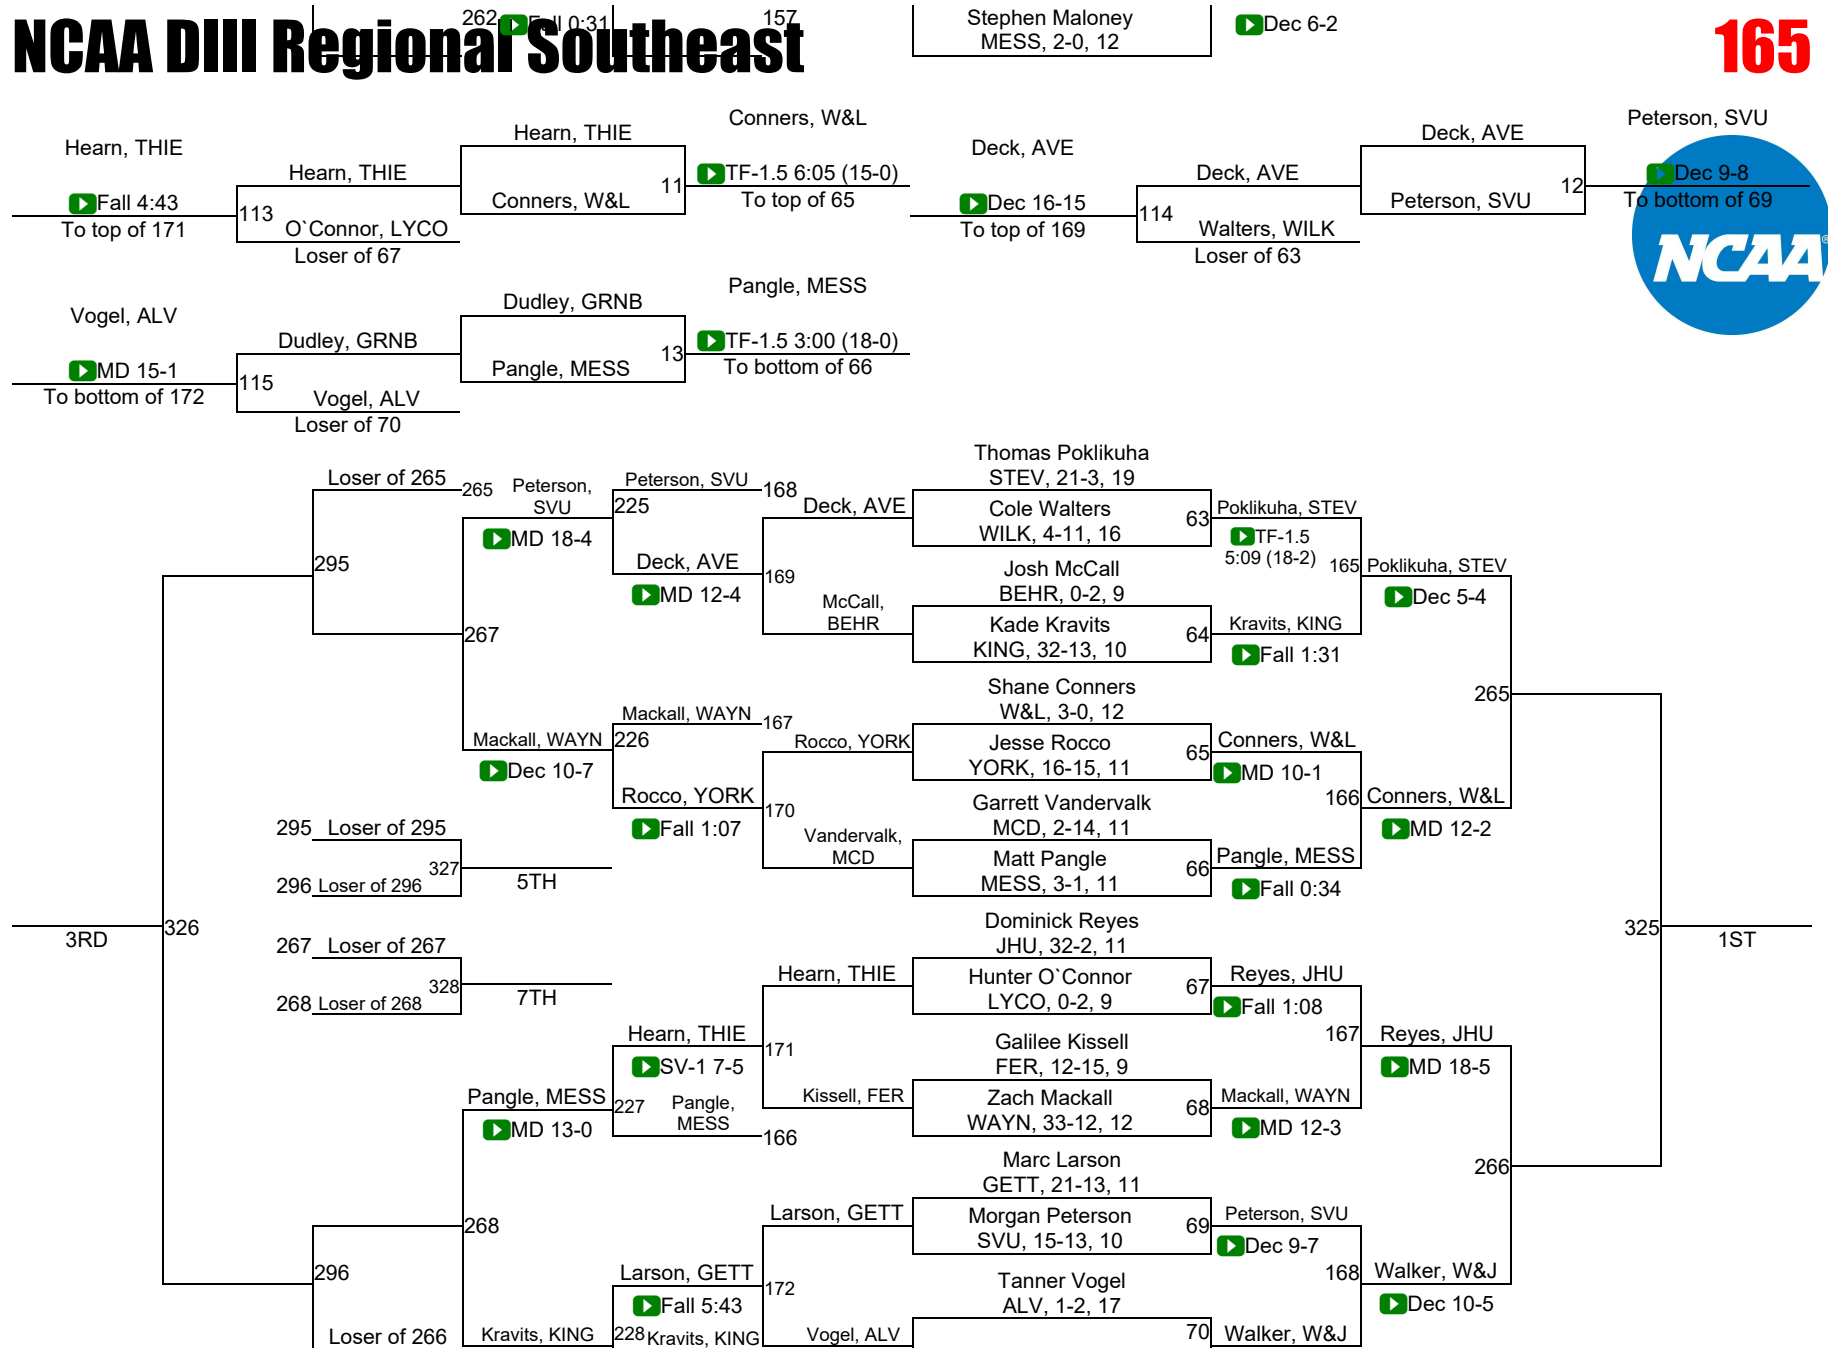

264

264

264

321

1ST

NCAA DIII Regional Southeast

165

NCAA DIII Regional Southeast