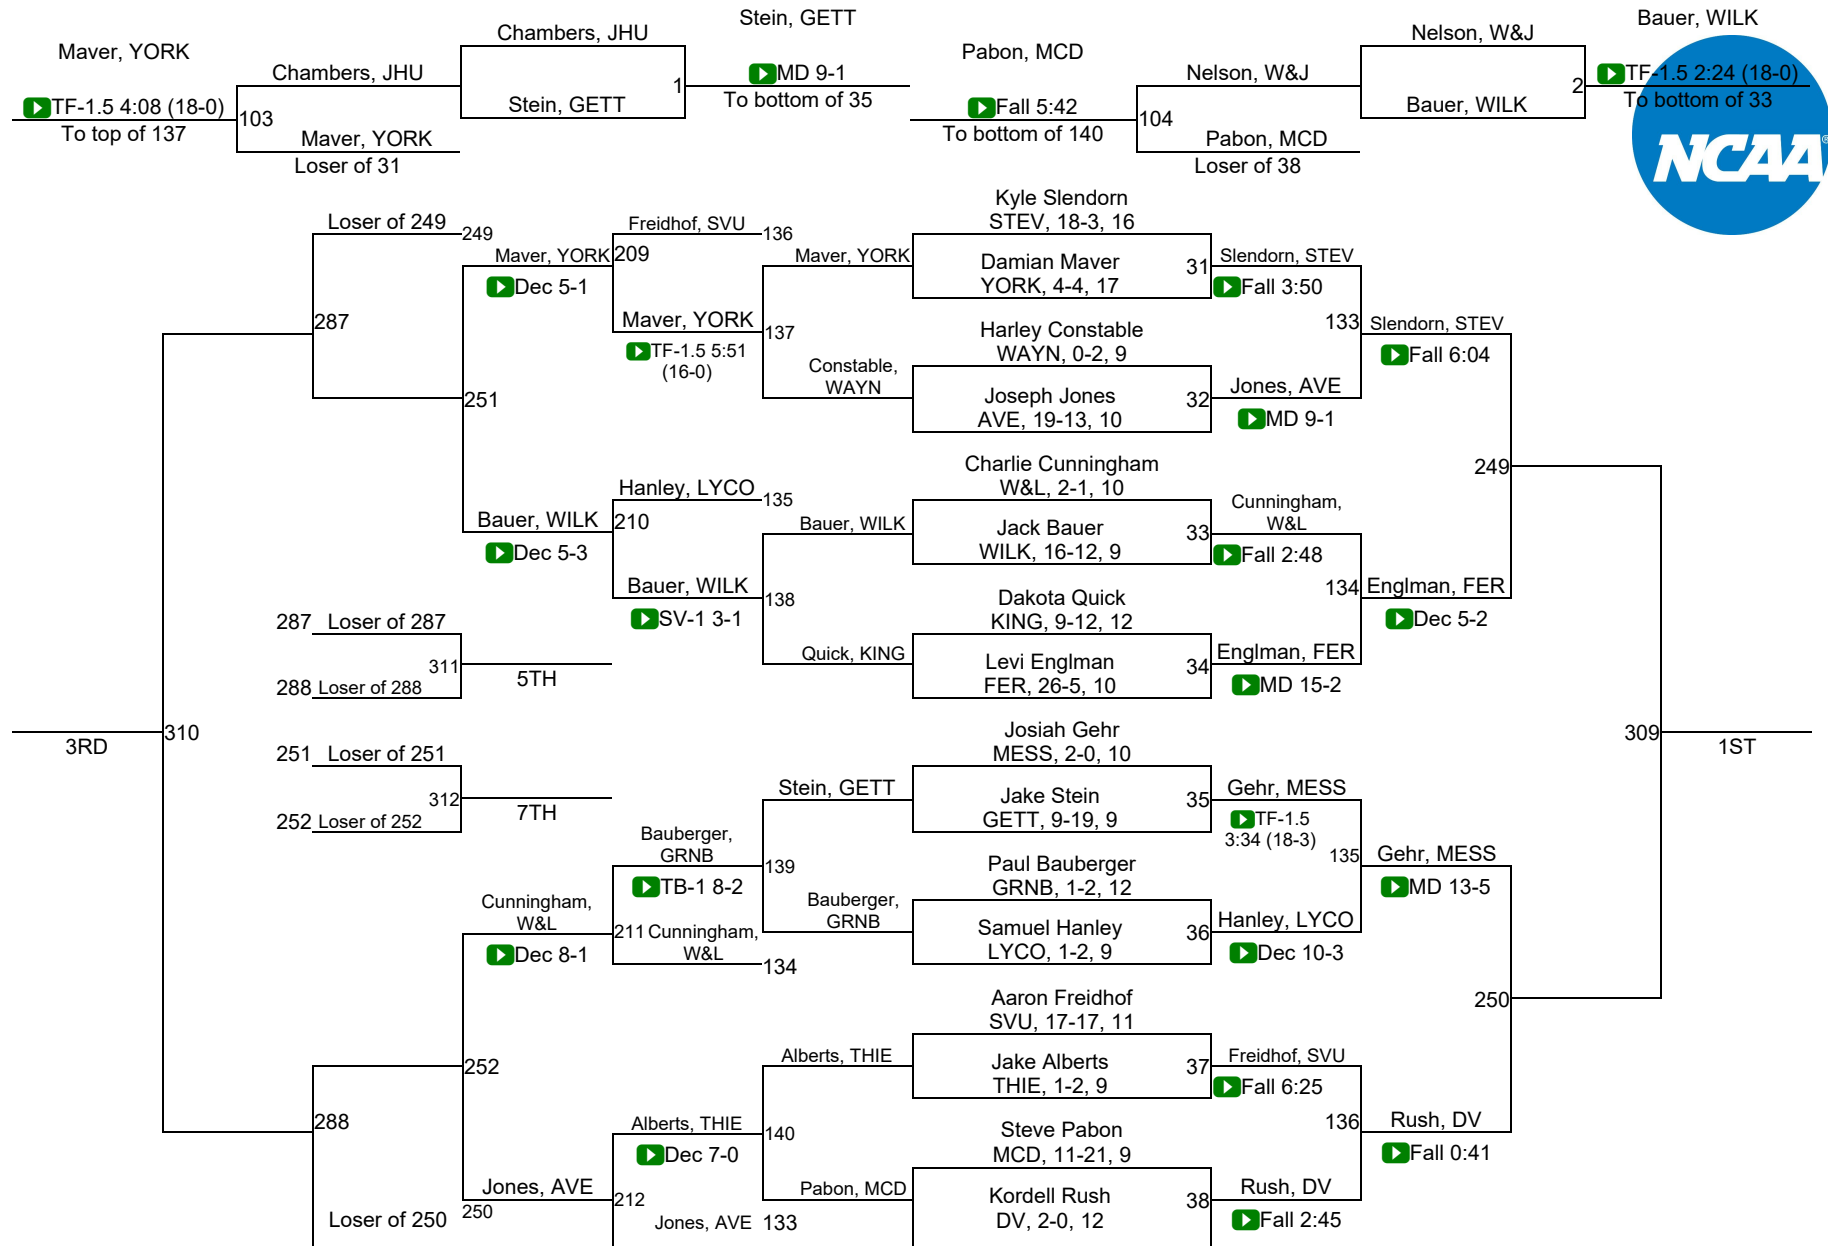

Team Scores

Printed on 02/28/2020 05:55 p.m.

Team Scores		
1	Stevens	82.0
2	Wash. & Lee	80.5
3	Messiah	78.5
4	Wash. & Jeff.	54.5
5	Ferrum	54.0
6	Lycoming	52.5
7	Wilkes	44.5
8	Averett	43.0
9	York (PA)	41.5
10	McDaniel	41.0
11	Johns Hopkins	39.0
12	Waynesburg	36.5
13	Alvernia	30.5
14	Delaware Valley	30.0
15	Southern Va.	27.5
16	Gettysburg	25.5
17	Thiel	20.5
18	Greensboro	14.5
19	King's (PA)	12.5
20	Penn St.-Behrend	0.5

NCAA DIII Regional Southeast

125

NCAA DIII Regional Southeast

133

NCAA DIII Regional Southeast

141

NCAA DIII Regional Southeast

157