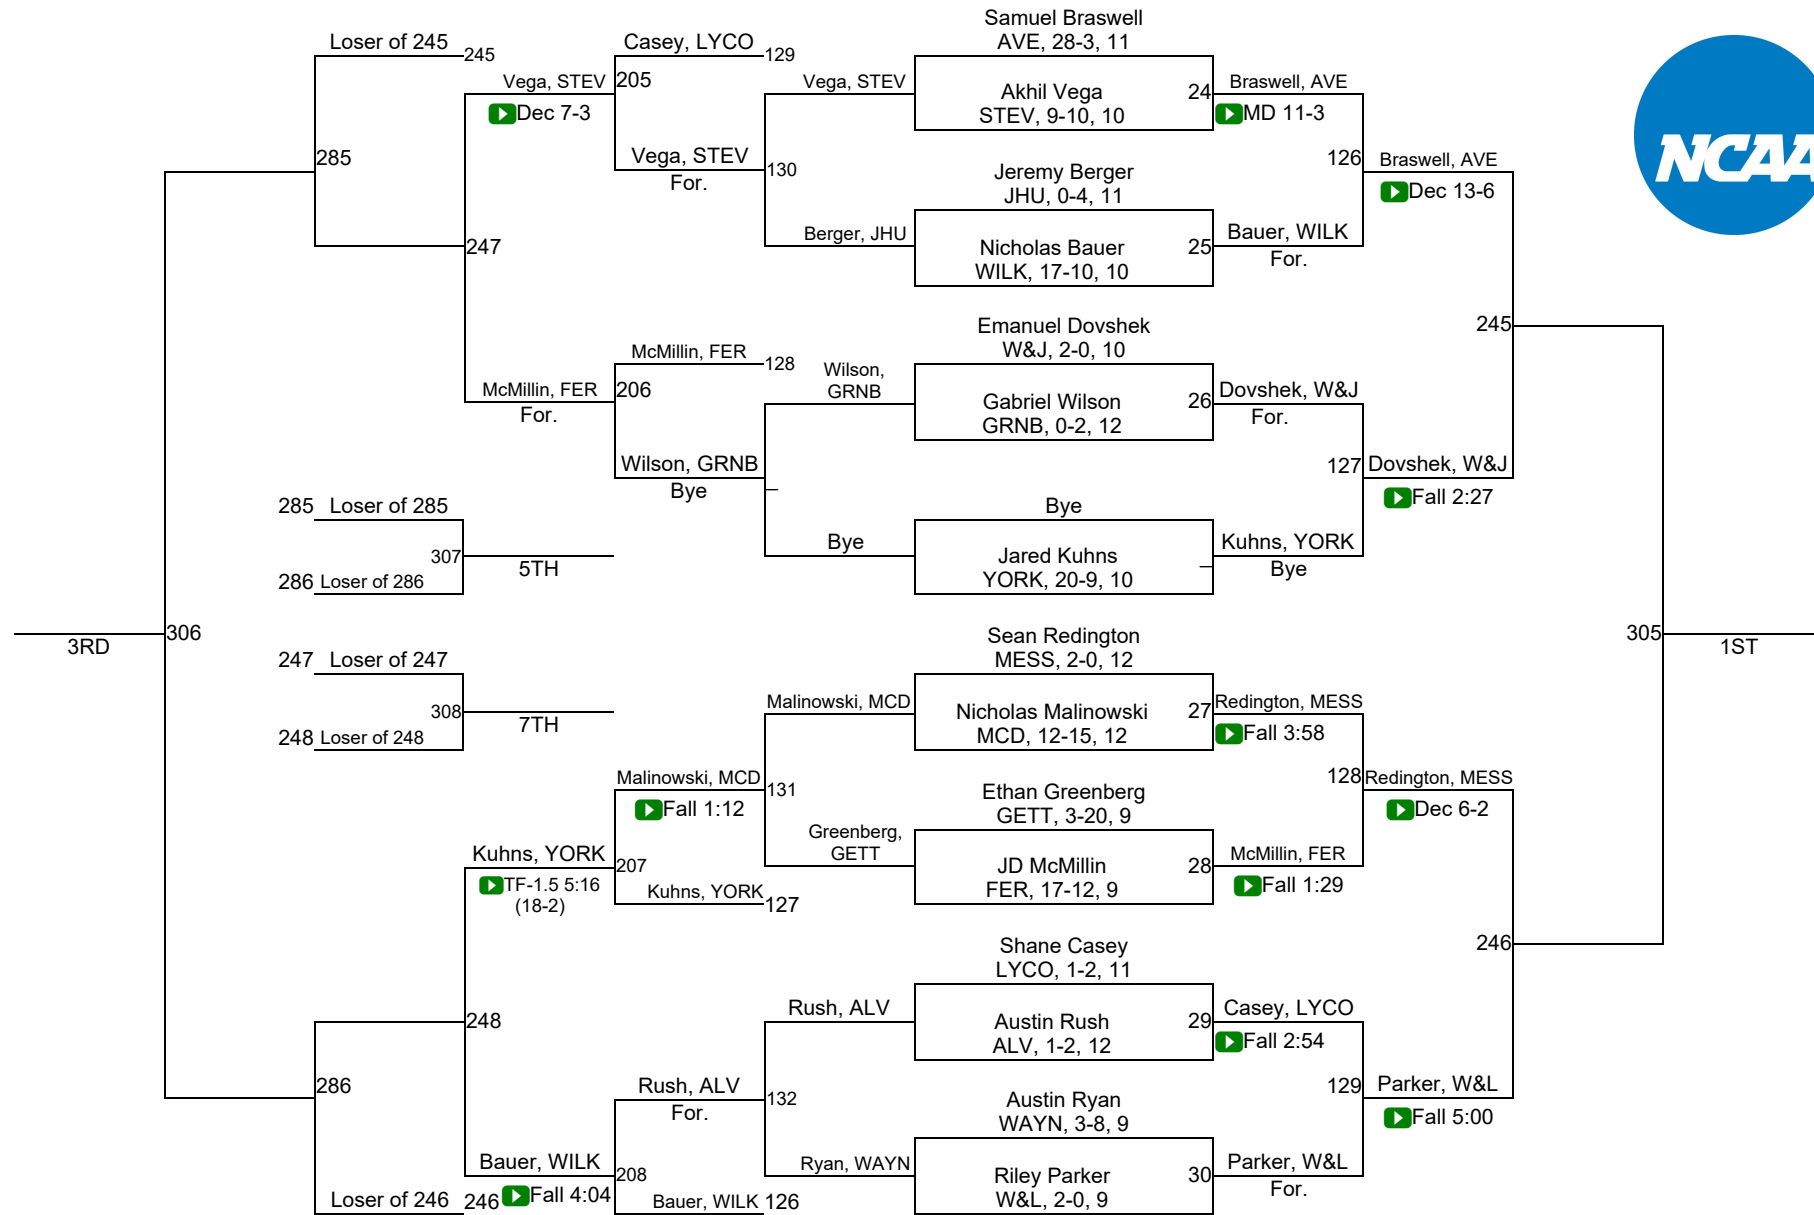

Team Scores

Printed on 02/28/2020 05:55 p.m.

Team Scores		
1	Stevens	82.0
2	Wash. & Lee	80.5
3	Messiah	78.5
4	Wash. & Jeff.	54.5
5	Ferrum	54.0
6	Lycoming	52.5
7	Wilkes	44.5
8	Averett	43.0
9	York (PA)	41.5
10	McDaniel	41.0
11	Johns Hopkins	39.0
12	Waynesburg	36.5
13	Alvernia	30.5
14	Delaware Valley	30.0
15	Southern Va.	27.5
16	Gettysburg	25.5
17	Thiel	20.5
18	Greensboro	14.5
19	King's (PA)	12.5
20	Penn St.-Behrend	0.5

NCAA DIII Regional Southeast

125

NCAA DIII Regional Southeast

133

NCAA DIII Regional Southeast

141

NCAA DIII Regional Southeast

157